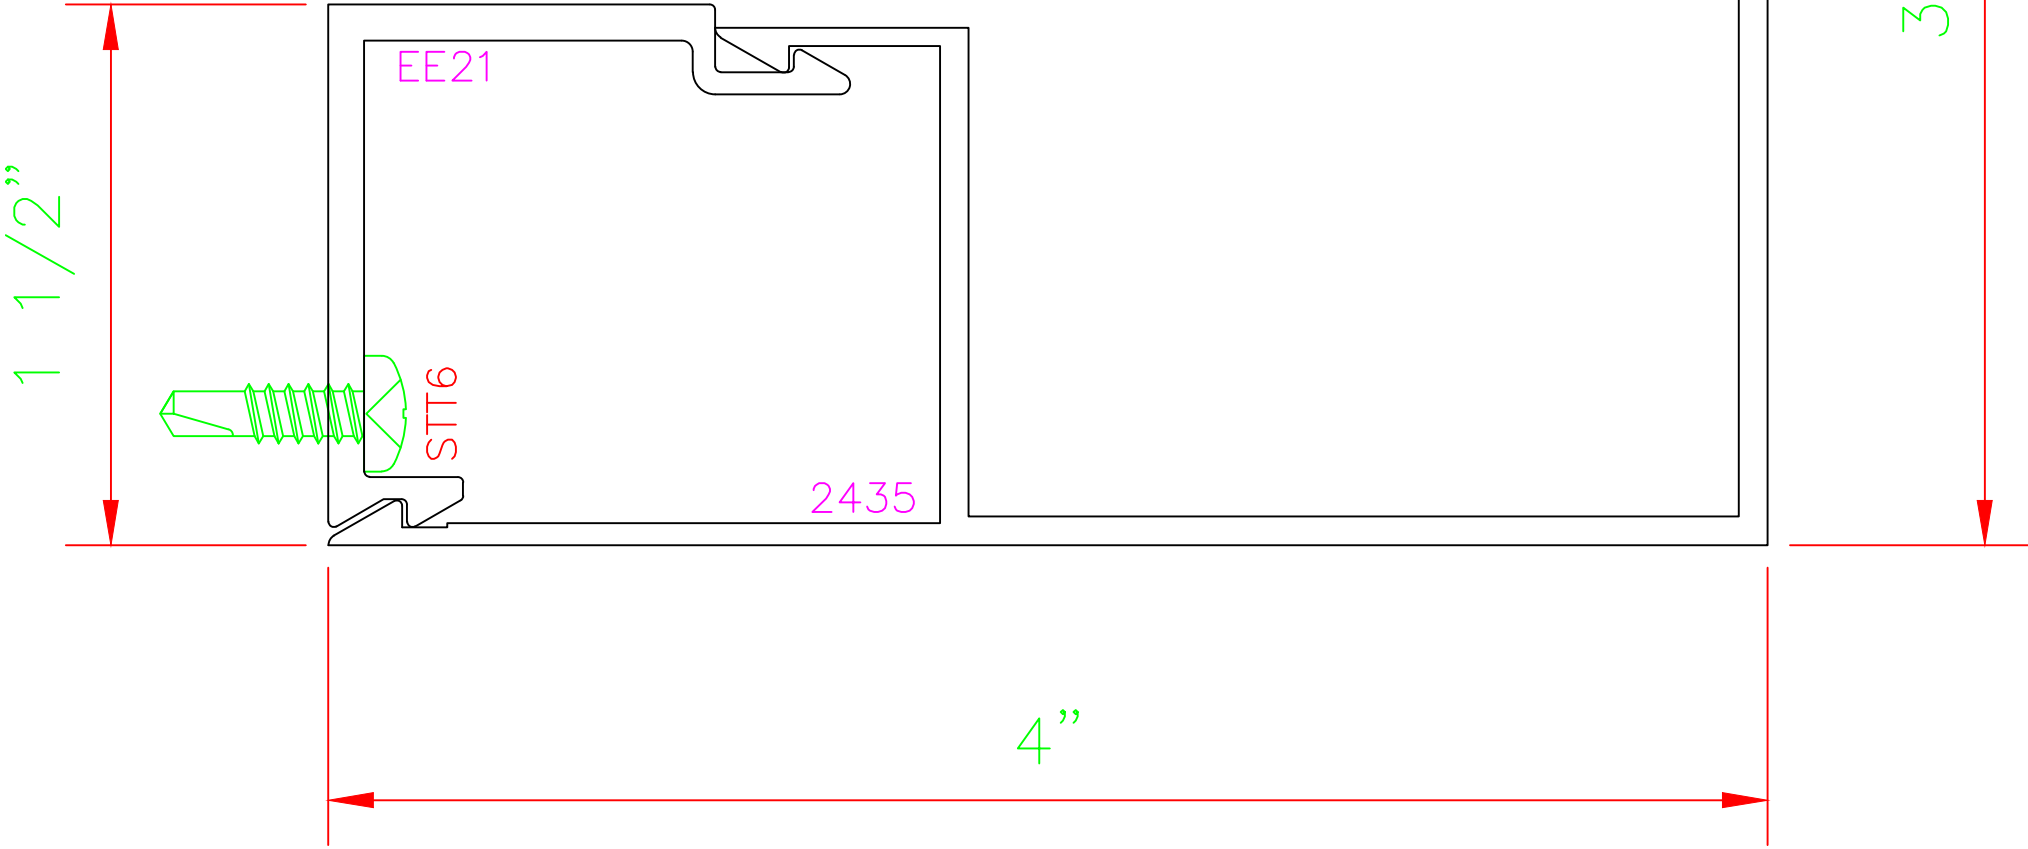

2435 / EE21
4" X 3"
TRIM & CLIP
@ HEAD

1 1/2"

EE21

STT6

2435

4"

3"